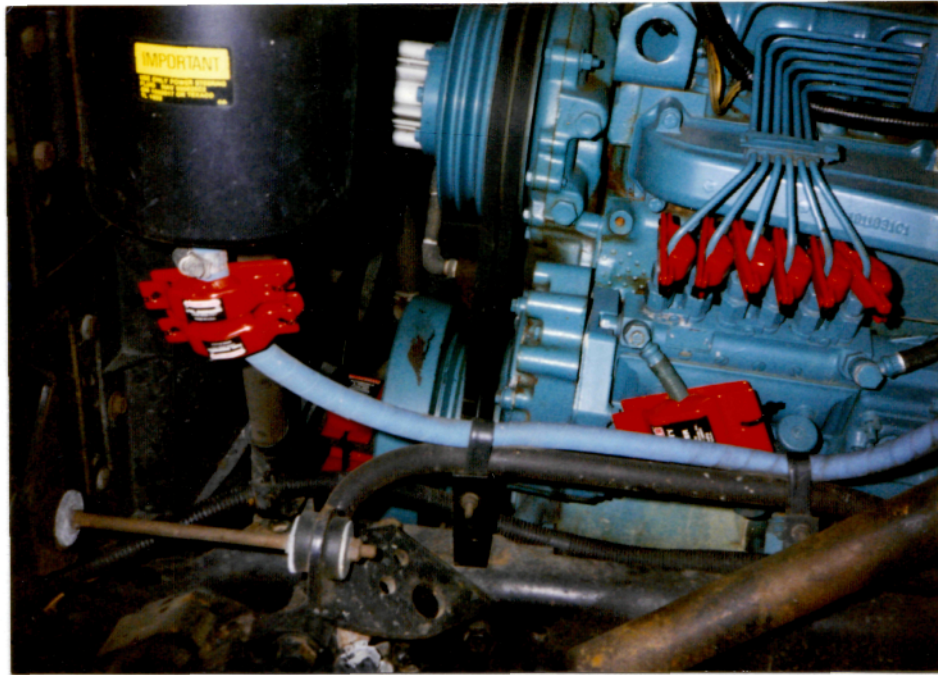

Typical Diesel Installation

Marine Environmental Mgmt., llc

P.O. Box 686 • Warrington, Pa. 18976

Ph: 215 491 0543 • Fx: 215 491 0566

Info@MarineEnvironmentalMgmt.Com

Cummins

Detroit